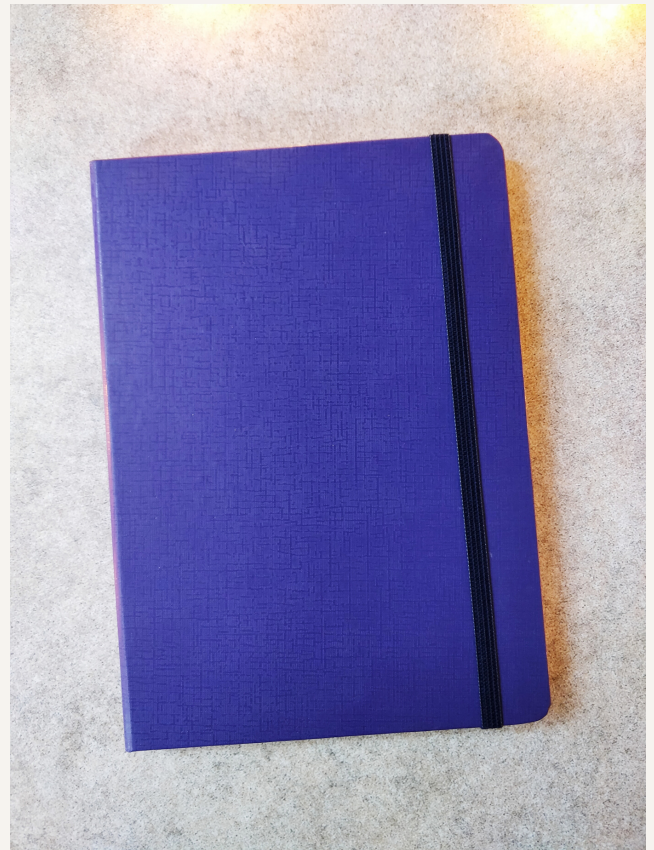

***The CUBE Partners***  
*Your best partners for success*

**SOPHISTICATED GRAY**

**PERIWINKLE PURPLE**

**BRILLIANT TURQUOISE**

**INNOCENT WHITE**

**EMERALD GREEN**

**THE CLASSIC BLACK**

**MIGHTY ROYAL BLUE**

**SLEEK SILVER**

### **Specifications:**

160 ruled natural shade pages

Size: 150 x 210mm

Elastic closure with ribbon bookmark

Hardbound cover with rounded corners  
to match your level of perfection.

### **Specifications:**

160 ruled natural shade pages

Size: 150 x 210mm

Magnetic closure with ribbon bookmark

Elastic pen loop to keep your pen secured

Leather cover with rounded corners to

match your level of perfection.